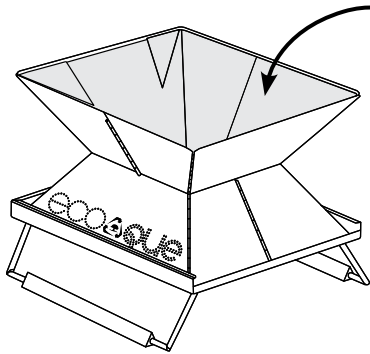

EcoQue Stainless Steel PORTABLE GRILLS

- > Stainless Steel materials allow for quick cooling, easy maintenance, and long life.
- > Enclosed design makes the grill safe to use in environments that have high fire risk.
- > 1/4" wire legs with non-slip covers provide sturdy support and fold flat for storage.
- > The SuperHeat Insert™ Fuel Grate allows fuels to be arranged in different configurations to control cooking temperatures.

Optional foil liners enhance performance and make clean up easier.